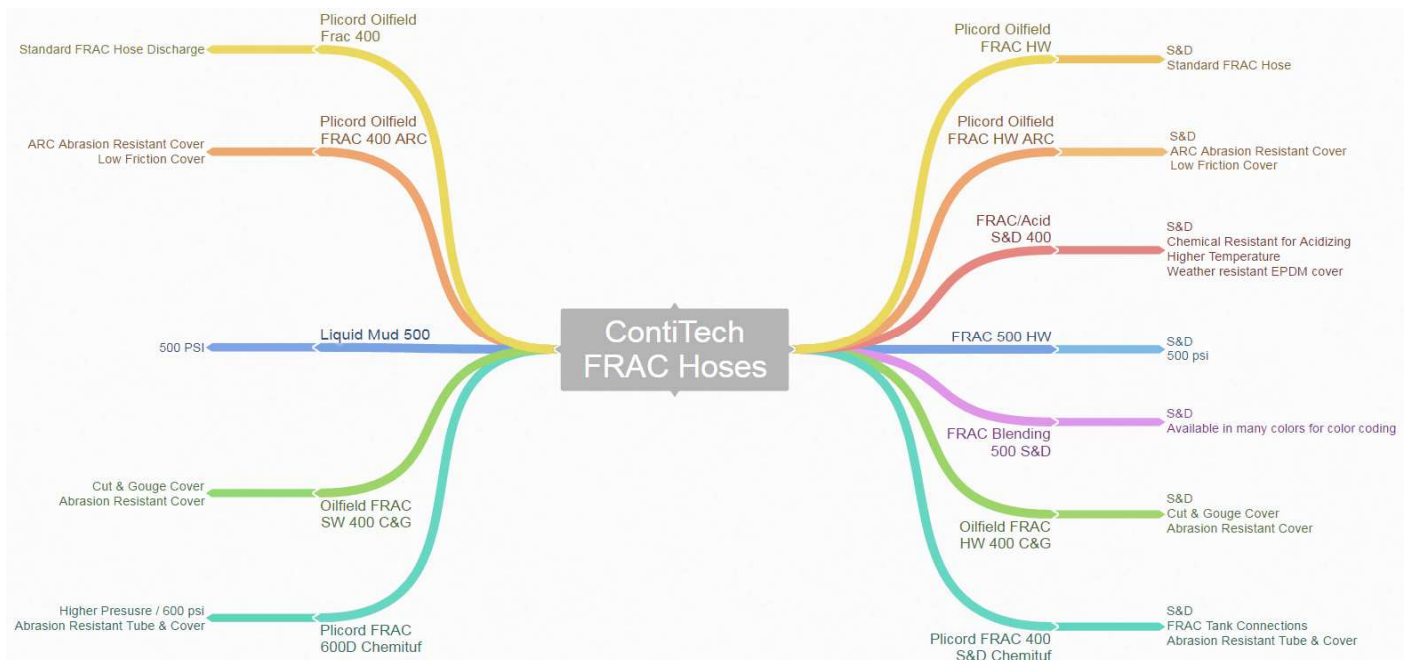

Table Key	Compound Key
Black Font ..... Discharge Only	Chemivic ..... Nitrile Blend
Blue Font ..... Suction & Discharge	ARC ..... Abrasion Resistant Cover
	Chemituf ..... Polybutadiene Blend
	Alphasyn ..... Modified XLPE

DISCHARGE ONLY

SUCTION & DISCHARGE